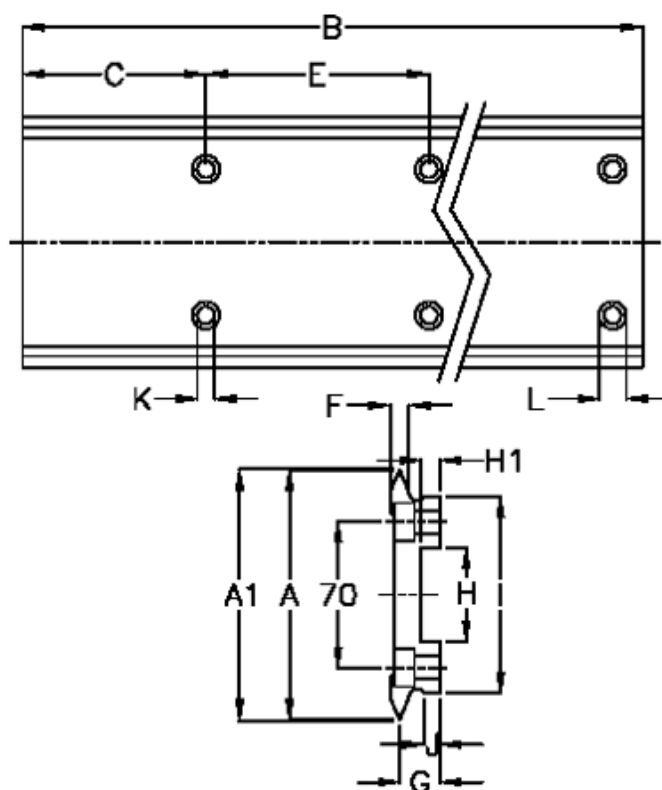

Article number: 057121123361

Description: Hepco GV3 slide NL 120 L2336 P1
with counterbored holes

Measures

A	= 120	H	= 45
A1	= 120.74	H1	= 9.5
B	= 2336	I	= 94.0
C	= 88.0	J	= 4.80
E	= 180	K	= 11.0
F	= 9.21	L	= 18 x 10
For bearing = J54		Precision type	= P1
G	= 19.5	Weight kg/1000	= 15.00